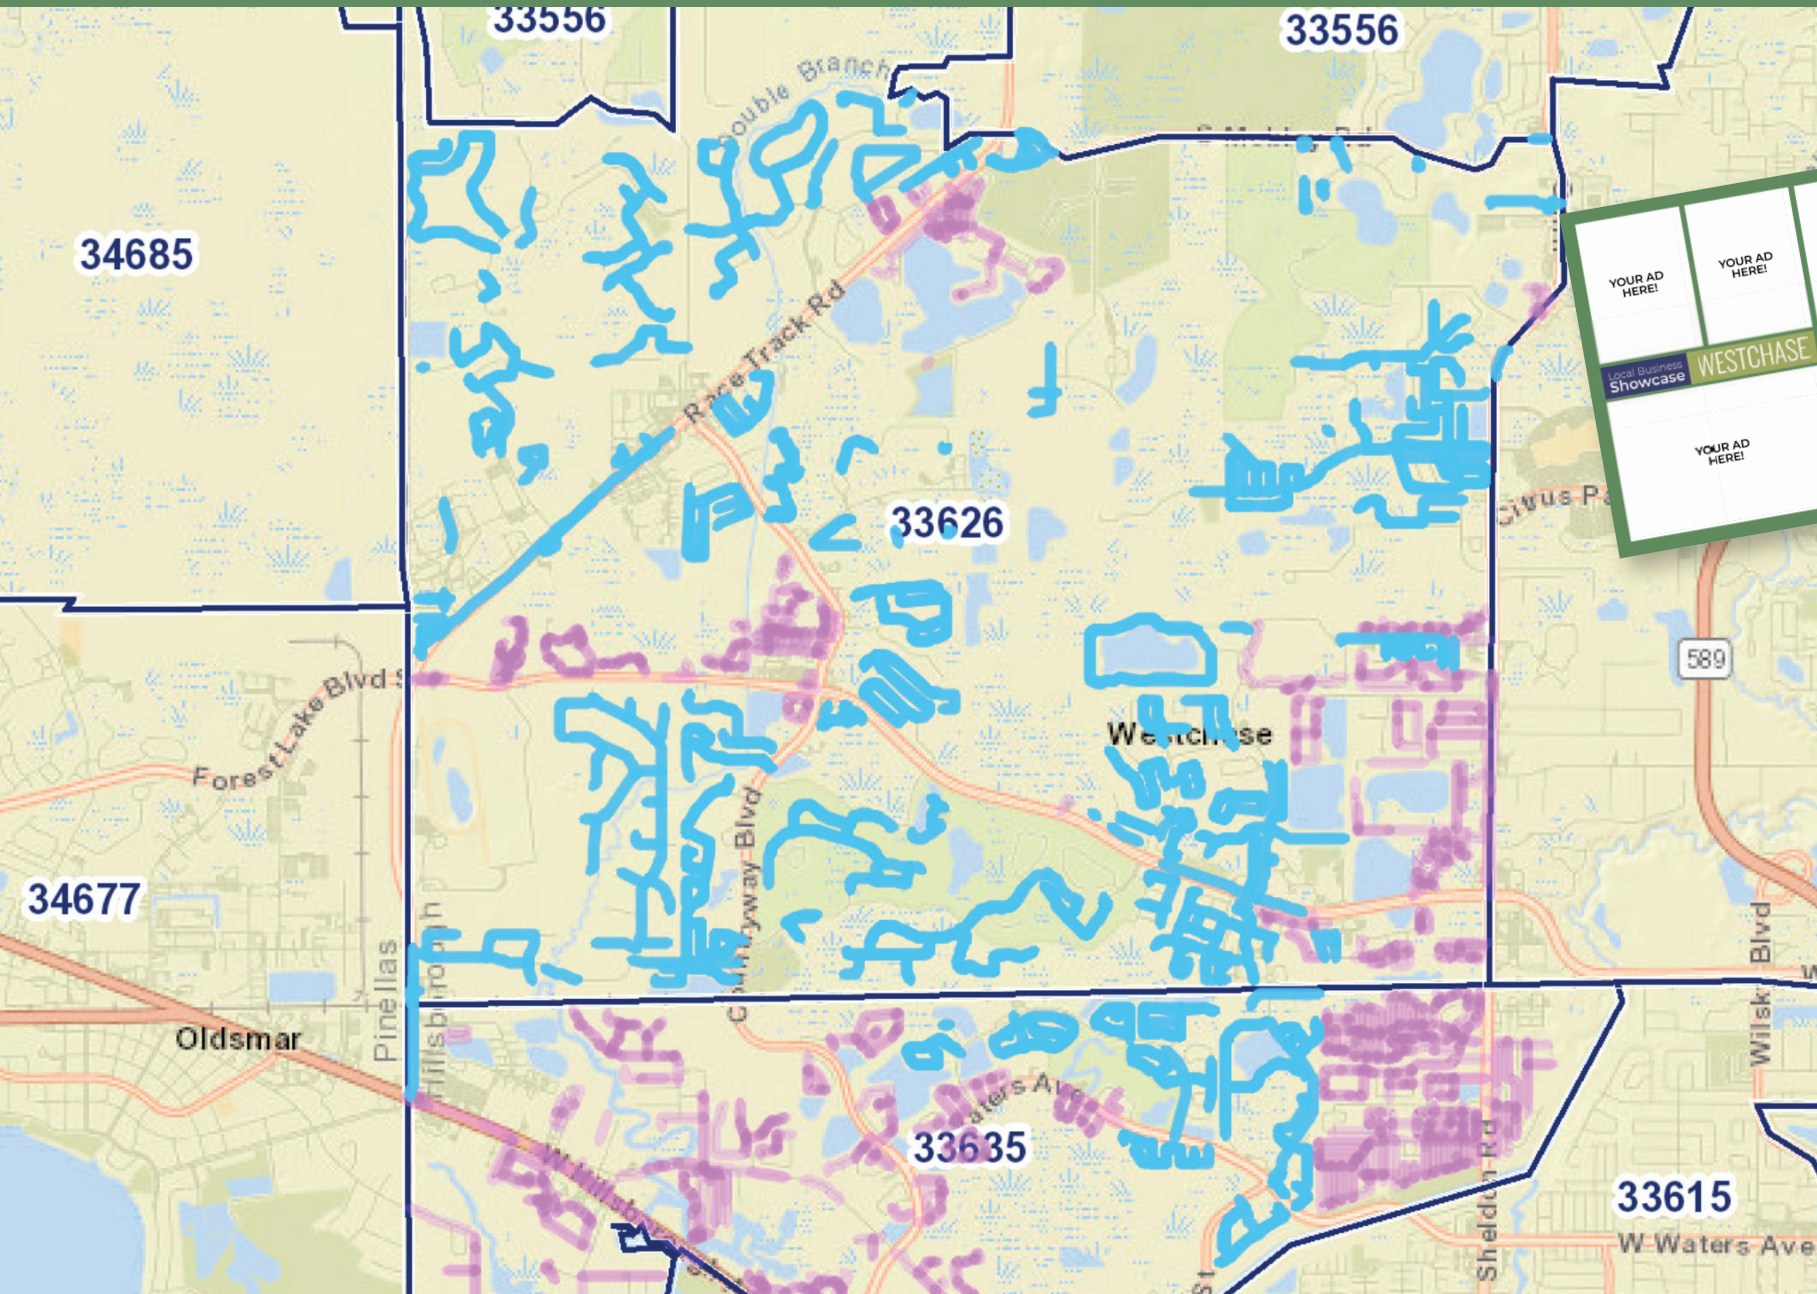

Local Business Showcase

WESTCHASE

Richard Smotherman
Westchase Local Business Showcase
www.richardsaddress.com/westchase
813-451-4432

Local Business Showcase

WESTCHASE

Richard Smotherman
Westchase Local Business Showcase
www.richardsaddress.com/westchase
813-451-4432