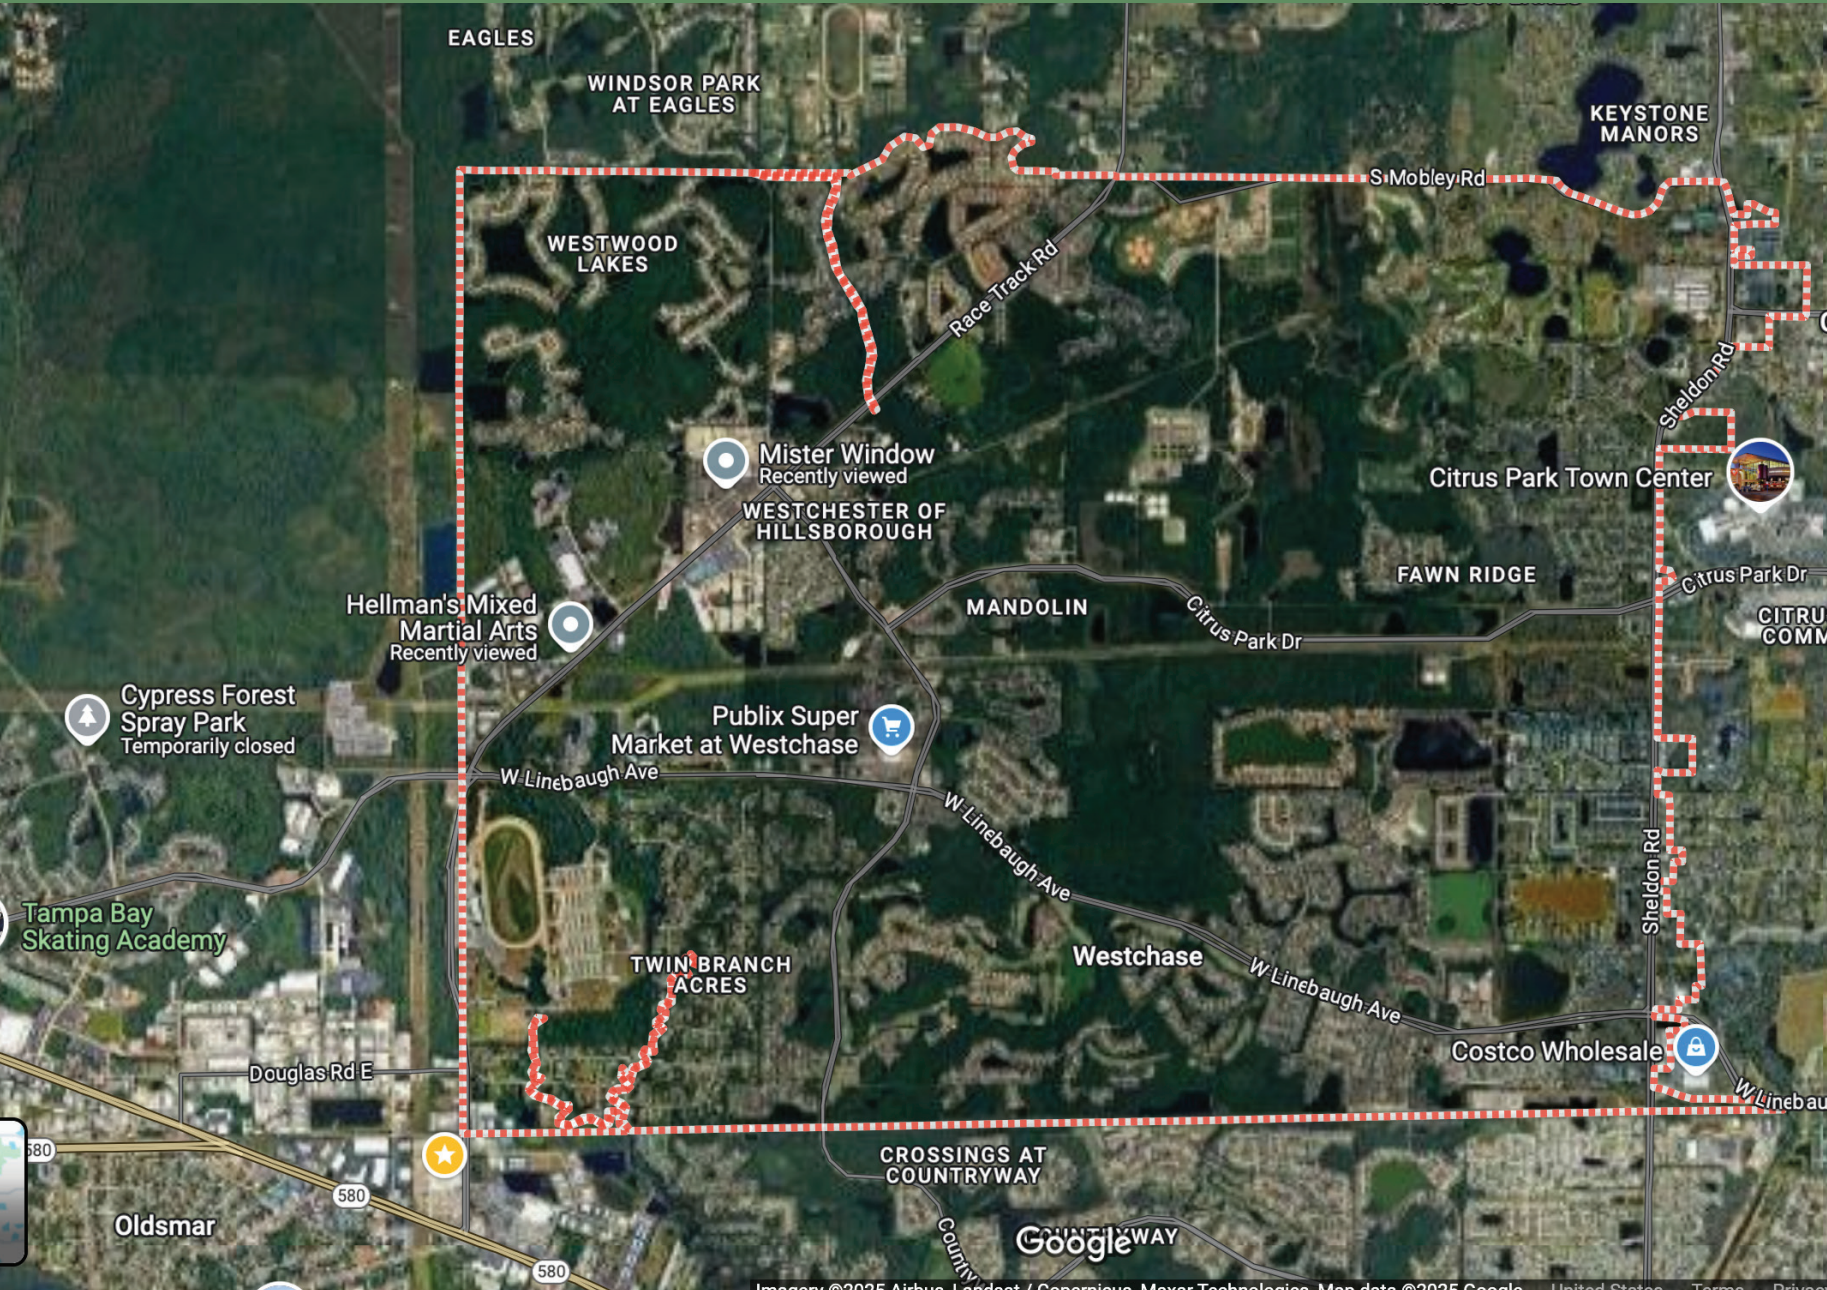

Local Business Showcase

WESTCHASE

Richard Smotherman
Westchase Local Business Showcase
www.richardsaddress.com/westchase
813-451-4432

Local Business Showcase

WESTCHASE

Richard Smotherman
Westchase Local Business Showcase
www.richardsaddress.com/westchase
813-451-4432